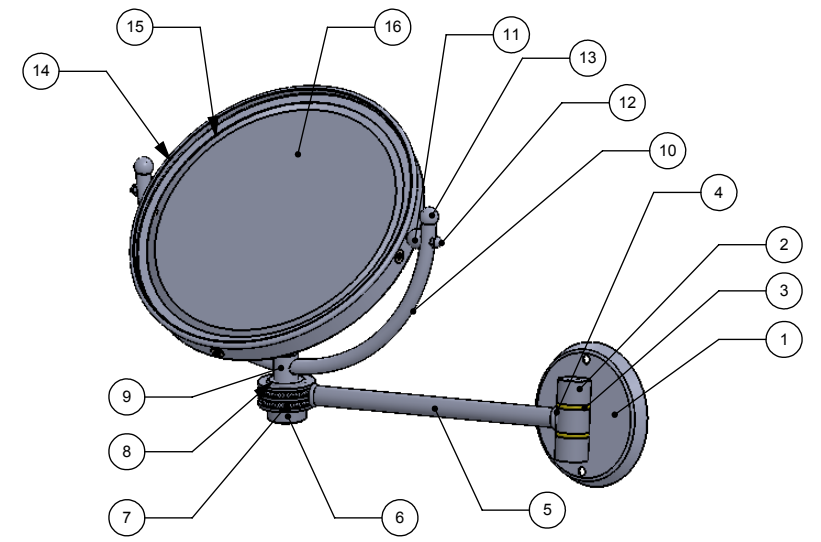

ITEM NO.	P/N	DESCRIPTION	QTY.
1	BPRDMR-4	BASE	1
2	HBBTT-78	TOP AND BOTTOM HUB	3
3	CRRD-34	CHECK RING	2
4	CRRD-12	RING	2
5	TU12-7	TUBE	1
6	CARD-1	CAP	1
7	RGDDT	HUB	1
8	CRRD-1	RING	1
9	FTTDS	SUPPORT ROD	1
10	MRUBT-8	MIRROR RING	1
11	BL1TL-12	BALL	2
12	CN8-32	NUT	2
13	BL1T-12	END BALL	2
14	MROR34-8	OUTSIDE FRAME	1
15	MRIN34-8	INSIDE FRAME	1
16	MIRROR	MIRROR	1

UNLESS OTHERWISE STATED

.X	±.3mm
.XX	±.15mm
.XXX	±.008mm

COPYRIGHT © Allied Brass 2016

DRAWN	4/7/2016	I.M
CHECKED	4/7/2016	P.D
APPROVED	4/7/2016	R.A

MATERIAL: BRASS
 DESCRIPTION: 8 Inch Wall Mounted Make-Up Mirror

FINISH	TBD
QUANTITY	TBD
DRAWING No.	REV
WM-5D	0
SCALE	1:4 SHEET: 01 A4