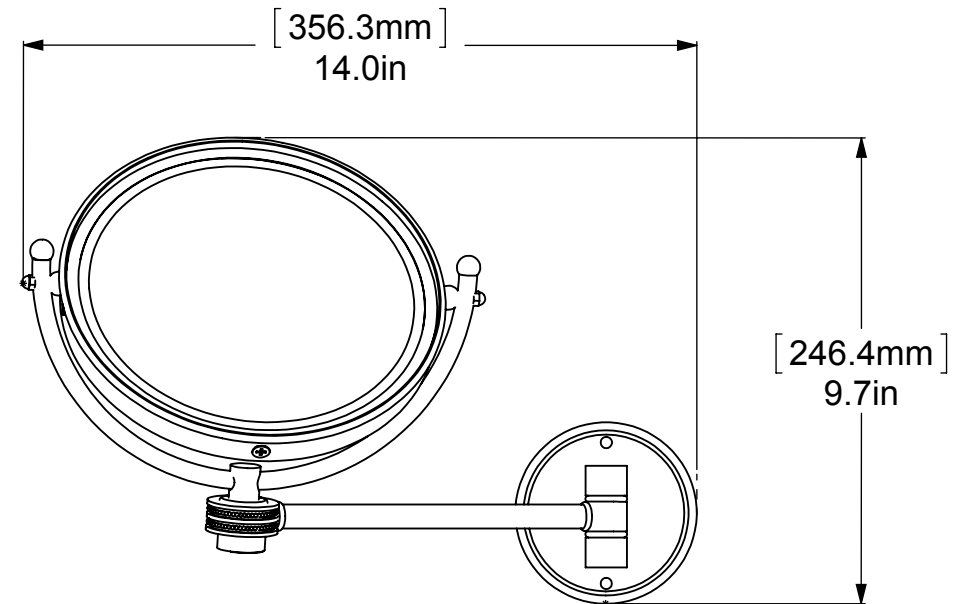

ITEM NO.	P/N	DESCRIPTION	QTY.
1	BPRDMR-4	BASE	1
2	HBBTT-78	TOP AND BOTTOM HUB	3
3	CRRD-34	CHECK RING	2
4	CRRD-12	RING	2
5	TU12-7	TUBE	1
6	CARD-1	CAP	1
7	RGDDT	HUB	1
8	CRRD-1	RING	1
9	FTTDS	SUPPORT ROD	1
10	MRUBT-8	MIRROR RING	1
11	BL1TL-12	BALL	2
12	CN8-32	NUT	2
13	BL1T-12	END BALL	2
14	MROR34-8	OUTSIDE FRAME	1
15	MRIN34-8	INSIDE FRAME	1
16	MIRROR	MIRROR	1

UNLESS OTHERWISE STATED

.X	±.3mm
.XX	±.15mm
.XXX	±.008mm

COPYRIGHT © Allied Brass 2016

DRAWN	4/7/2016	I.M
CHECKED	4/7/2016	P.D
APPROVED	4/7/2016	R.A

MATERIAL: BRASS
 DESCRIPTION: 8 Inch Wall Mounted Make-Up Mirror

FINISH	TBD
QUANTITY	TBD
DRAWING No.	REV
WM-5D	0
SCALE	1:4 SHEET: 01 A4