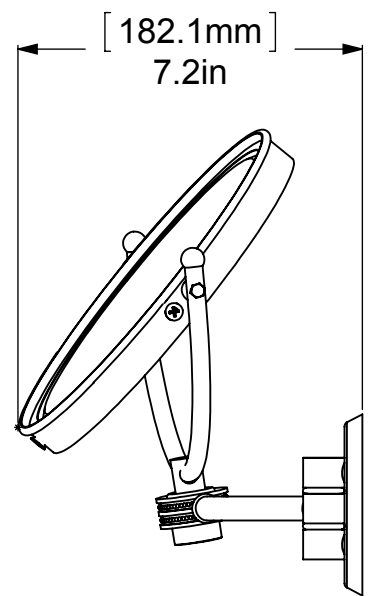

ITEM NO.	P/N	DESCRIPTION	QTY.
1	BPRDMR-4	BASE	1
2	HBBTT-78	TOP AND BOTTOM HUB	3
3	CRRD-34	CHECK RING	2
4	CRRD-12	RING	2
5	TU12-7	TUBE	1
6	CARD-1	CAP	1
7	RGDDT	HUB	1
8	CRRD-1	RING	1
9	FTTDS	SUPPORT ROD	1
10	MRUBT-8	MIRROR RING	1
11	BL1TL-12	BALL	2
12	CN8-32	NUT	2
13	BL1T-12	END BALL	2
14	MROR34-8	OUTSIDE FRAME	1
15	MRIN34-8	INSIDE FRAME	1
16	MIRROR	MIRROR	1

UNLESS OTHERWISE STATED

.X	±.3mm
.XX	±.15mm
.XXX	±.008mm

COPYRIGHT © Allied Brass 2016

DRAWN	4/7/2016	I.M
CHECKED	4/7/2016	P.D
APPROVED	4/7/2016	R.A

MATERIAL: BRASS
 DESCRIPTION: 8 Inch Wall Mounted Make-Up Mirror

FINISH	TBD
QUANTITY	TBD
DRAWING No.	REV
WM-5D	0
SCALE	1:4 SHEET: 01 A4